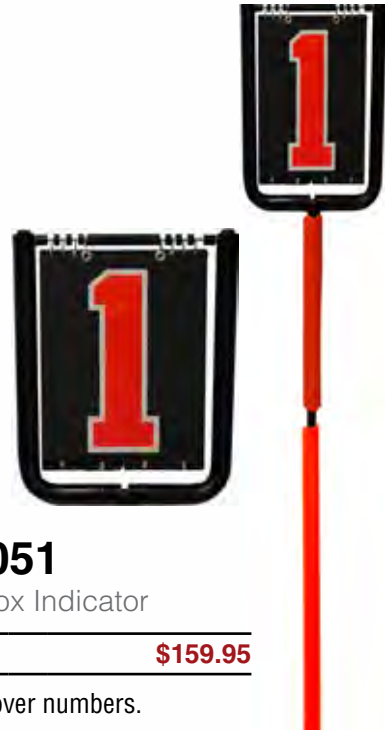

TGP418

Goal Line/End Zone Pylon

TGP418: Set of 4 **\$59.95**

- Sponge foam covered with reinforced vinyl.
- Weighted 3.5 lbs sand bottom.

TGP415

Goal Line/End Zone Pylon

TGP415: Set of 4 **\$79.95**

- 6½" sponge foam covered with vinyl.
- Square reinforced vinyl bottom filled with 3.5 lbs of sand.