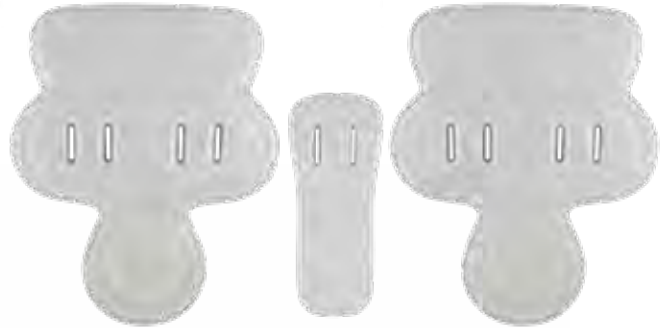

Hip Pad Sets

TAG LITE

TSF883:	Medium (8" W x 10 1/2" L)	$14.95
TSF881-TP:	Replacement Tail Pad (3 1/2" W x 7" L)	$4.95

- High-rise molded 3-piece hip pad set.
- Lightweight.
- Slotted.