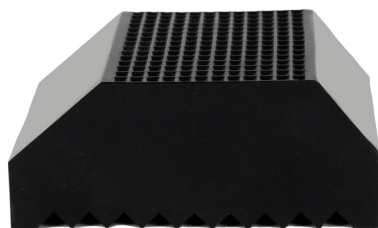

TKT140

Kicking Block

TKT140-1:	1"	$10.95

TKT140-2:	2"	$10.95

- Black PVC point-after block.