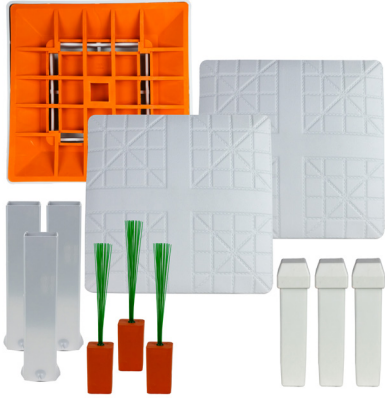

TBB750

TAG Safety Base Set

TBB750: $640.00

- -Set of three bases with 3 plugs and 3 receptacles, 3 stanchions.
- -Top base disengages upon impact from the orange bottom base.
- -Special design will not trap/clog dirt.
- -Packed with 3 receptacles (**TBB770-R**), 3 rubber plugs (**TBB770-PW**).