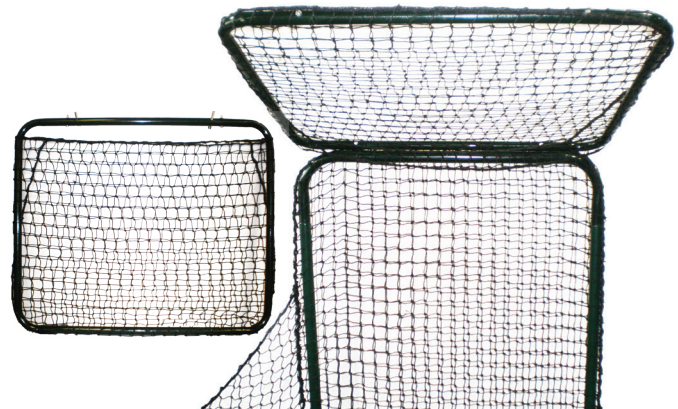

TBPN605TP

TAG Baseball L-Screen Overhead Protector

TBPN605TP1:	$119.95
TBPN605TP2:	$129.95

- -Easy to install.
- -Adjustable for left or right handed pitchers.
- -Heavy duty 1½" diameter 15 gauge steel frame.
- -60 pound pillowcase style weather-treated nylon netting.
- -Ideal for indoor baseball facilities.
- -Very durable.

TBPN605TP1: Fits the TBPN605 Screen
TBPN605TP2: Fits the TBPN605-PRO Screen