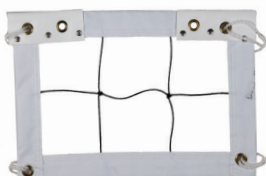

TVN204

PE Volleyball Net

TVN204-B: $99.95

- -Polyethylene 30-ply (2.0 mm) net.
- -1½" top binding. 1½" bottom binding.
- -Top cable 38-foot 3.5 mm vinyl coated steel.

Dimensions: 32' x 3' x 4" mesh.