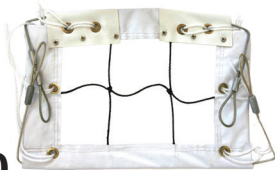

TVN180

Super Weight Volleyball Net

TVN180: $199.95

- -Polyethylene 60-ply (3.0mm) knotless net.
- -2" Top binding. 1½" bottom binding.
- -Top cable: 48', 3.5 mm vinyl coated steel.
- -Bottom cable: 44', 3.5 mm vinyl coated steel.
- -5/8" Diameter hollow plastic dowels on each side.

Dimensions: 32' x 3' x 4" mesh.