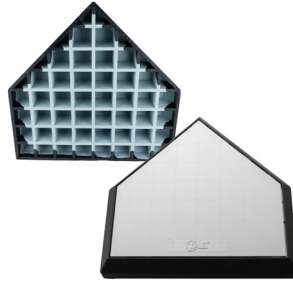

TBB700-B

Official Home Plate

TBB700-B: \$218.95

- Black beveled edge.
- White rubber.
- 3" Height.
- Waffle bottom.
- No ground stems or ground receptacle.

TBB700-W

Official Home Plate

TBB700-W: \$185.00

- White top.
- Black beveled edges and sides.
- 3¼" Height.
- One-piece rubber cover.
- Wood bottom.