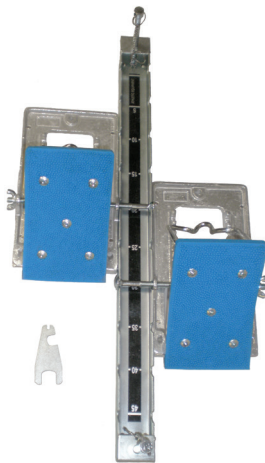

- ABS plastic open frame case.
- Fiberglass tape.
- Swivel hook on end.

Starting Blocks

TSL310

Olympic Starting Block

TSL310: **\$299.95**

- Curved, rubber footpads on aluminum blocks.
- Block easily positions and locks on notched bracket to runner's requirements.
- Two pins and six track spikes included.
- Four adjustable angles.