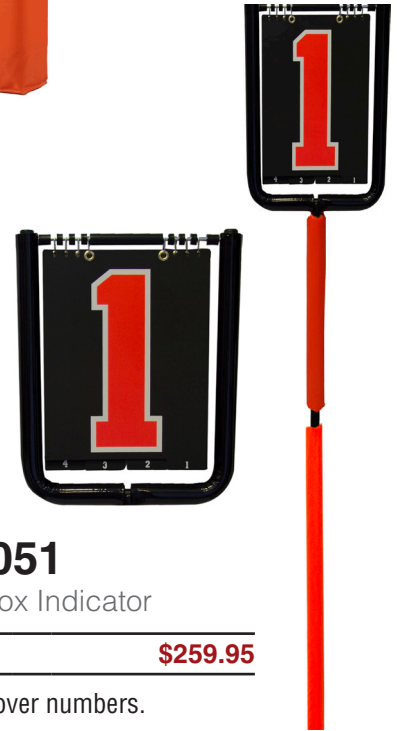

TGP415

Goal Line/End Zone Pylon

TGP415: Set of 4 **$139.95**

- 6½" sponge foam covered with vinyl.
- Square reinforced vinyl bottom filled with 3.5 lbs of sand.

TDB051

Down Box Indicator

TDB051: **$259.95**

- 14" flip over numbers.

TCS050

Down Box Chain Set

TCS050: **$625.00**

- Two padded poles with 16" padded bull's eyes and banners.
- One down indicator with 14" flip over numbers.
- Includes **TCS051-C** 10 yard orange chain.