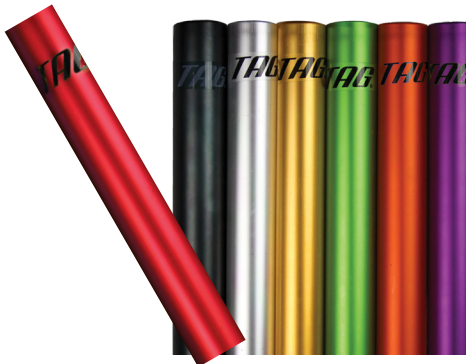

TBC590-BS: Set of 4 rubber bases

TBC590-BS

TSPB

Shot Put Bag

TSPB: \$39.95

- TAG carrier holds two shots with room to spare.
- High-quality vinyl.
- Features handle and shoulder strap.
- Snap closure on top provides exceptional convenience.

TDB222

Discus and Shot Bag

TDB222: \$32.95

- 0.37 mm nylon reinforced vinyl.
- Shoulder strap.

TTF752

Track Baton

TTF752:	Each	\$8.95
TTF752-S:	Set of 6 (single color)	\$49.95

- Lightweight aluminum.

TTF752-S Color Options: Black, Gold, Kelly, Royal, Orange, Purple, Silver, Scarlet.

TTF900

Measuring Tape

TTF900-065:	65ft	\$29.95
TTF900-100:	100ft	\$36.95
TTF900-165:	165ft	\$54.95
TTF900-200:	200ft	\$65.00
TTF900-300:	300ft	\$95.00