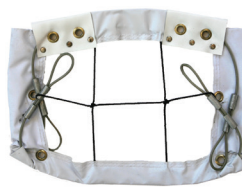

TVN190

Power Volleyball Net

TVN190: $189.95

- -Polyethylene 45-ply (2.5mm) knotless net.
- -2" Top binding. 1½" bottom binding.
- -Top cable: 48', 3.5 mm vinyl coated steel.
- -Bottom cable: 44', 3.5 mm vinyl coated steel.
- -5/8" Diameter hollow plastic dowels on each side.

Dimensions: 32' x 3' x 4" mesh.