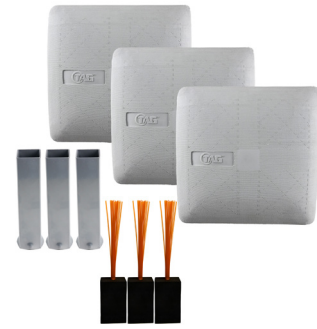

TBB774

Official Base Set

TBB774: $650.00

- -Set of three bases with rubber structure for reduced impact.
- -Waffle bottom.
- -Molded in metal anchor.
- -Packed with 3 receptacles (**TBB770-R**), 3 rubber plugs (**TBB770-PW**).