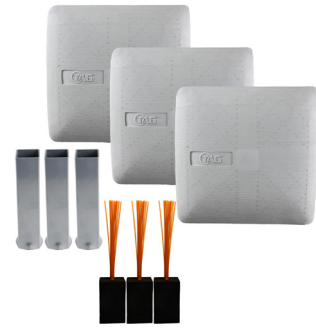

TBB774

Official Base Set

TBB774: **$650.00**

- -Set of three bases with rubber structure for reduced impact.
- -Waffle bottom.
- -Molded in metal anchor.
- -Packed with 3 receptacles (**TBB770-R**), 3 rubber plugs (**TBB770-PW**).