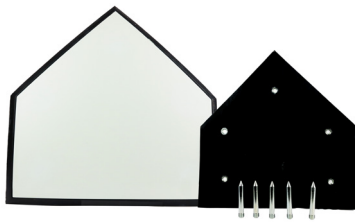

TBB700

Official Home Plate

TBB700: $76.95

- -White rubber.
- -Black beveled edge.
- -Five metal inserts and spikes.