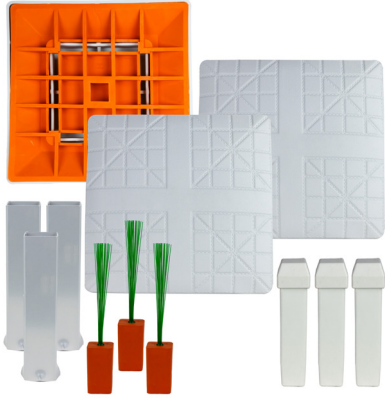

TBB750

TAG Safety Base Set

TBB750: **$640.00**

- -Set of three bases with 3 plugs and 3 receptacles, 3 stanchions.
- -Top base disengages upon impact from the orange bottom base.
- -Special design will not trap/clog dirt.
- -Packed with 3 receptacles (**TBB770-R**), 3 rubber plugs (**TBB770-PW**).