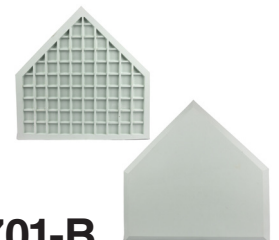

### TBB755

Throw Down Base Set

**TBB755: \$39.95**

- Set of 4 includes 3 bases, and 1 home plate.
- 3.4 mm thick.