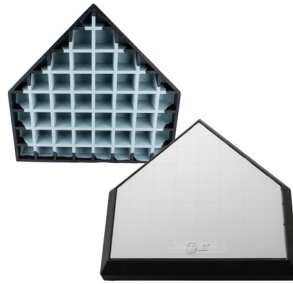

### TBB700-A

Official Anchor Home Plate

**TBB700-A: \$209.95**

- Black beveled edge.
- White rubber.
- 3" Height.
- Steel pan with anchor.
- Ground receptacle.
- Includes TBB770-MB rubber plug.