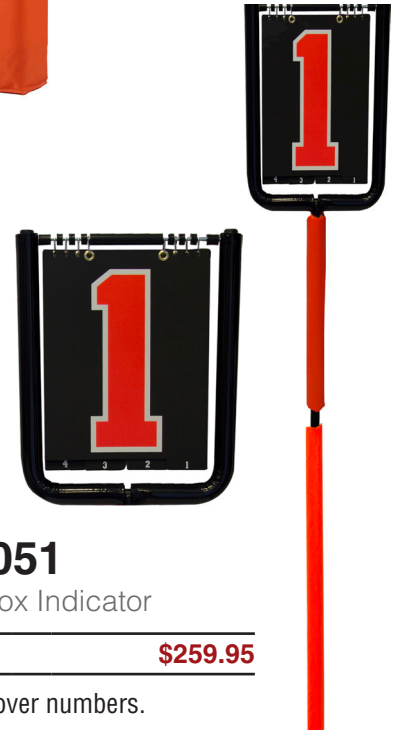

- Sponge foam covered with reinforced vinyl.
- Weighted 3.5 lbs sand bottom.

TGP415

Goal Line/End Zone Pylon

TGP415: Set of 4 **\$139.95**

- 6½" sponge foam covered with vinyl.
- Square reinforced vinyl bottom filled with 3.5 lbs of sand.