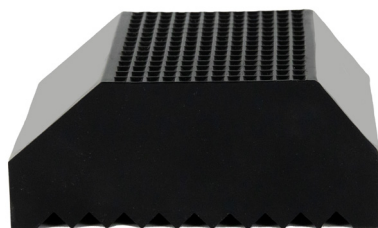

Kicking Tee

TKT110:	\$12.95
----------------	----------------

- 2" rubber soccer-style kick-off tee.

TKT140

Kicking Block

TKT140-1:	1"	\$10.95
------------------	----	----------------

TKT140-2:	2"	\$10.95
------------------	----	----------------