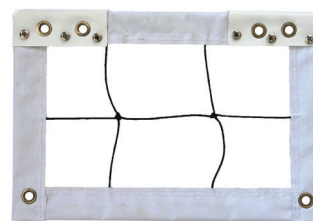

Dimensions: 32' x 3' x 4" mesh.

TVN190

Power Volleyball Net

TVN190: \$189.95

- Polyethylene 45-ply (2.5mm) knotless net.
- 2" Top binding. 1½" bottom binding.
- Top cable: 48', 3.5 mm vinyl coated steel.
- Bottom cable: 44', 3.5 mm vinyl coated steel.
- 5/8" Diameter hollow plastic dowels on each side.

Dimensions: 32' x 3' x 4" mesh.

TVN204

PE Volleyball Net

TVN204-B: \$99.95

- Polyethylene 30-ply (2.0 mm) net.
- 1½" top binding. 1½" bottom binding.
- Top cable 38-foot 3.5 mm vinyl coated steel.

Dimensions: 32' x 3' x 4" mesh.

TVN205

PE Volleyball Net

TVN205-B: \$89.95

- Polyethylene 30-Ply (2.0mm).
- 1½" top binding. 1½" bottom binding.
- 30' Top nylon rope.

Dimensions: 32' x 3' x 4" mesh.

TKP350

Deluxe Volleyball Kneepads

TKP350: Price Per Pair \$29.95

- Extended wide cushioned PU foam pad.
- Abrasion resistant fabric knee cover.
- Comfort elastic long sleeve design.

Sizes:

- Large** 9" H x 6" W
- Small** 8 ½" H x 5" W

Colors:

Black, White.