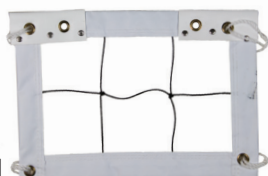

TVA200

Clip-On Volleyball Antenna

TVA200: **\$149.95**

- Official ultra clip-on volleyball antenna set.
- Made of durable fiberglass.
- Features clips that attach to top and bottom of net.
- Fits both 36" and 1m nets.

TVN180

Super Weight Volleyball Net

TVN180: \$199.95

- Polyethylene 60-ply (3.0mm) knotless net.
- 2" Top binding. 1½" bottom binding.
- Top cable: 48', 3.5 mm vinyl coated steel.
- Bottom cable: 44', 3.5 mm vinyl coated steel.
- 5/8" Diameter hollow plastic dowels on each side.

Dimensions: 32' x 3' x 4" mesh.

TVN190

Power Volleyball Net

TVN190: \$189.95

- Polyethylene 45-ply (2.5mm) knotless net.
- 2" Top binding. 1½" bottom binding.
- Top cable: 48', 3.5 mm vinyl coated steel.
- Bottom cable: 44', 3.5 mm vinyl coated steel.
- 5/8" Diameter hollow plastic dowels on each side.

Dimensions: 32' x 3' x 4" mesh.

TVN204

PE Volleyball Net

TVN204-B: \$99.95

- Polyethylene 30-ply (2.0 mm) net.
- 1½" top binding. 1½" bottom binding.
- Top cable 38-foot 3.5 mm vinyl coated steel.

Dimensions: 32' x 3' x 4" mesh.