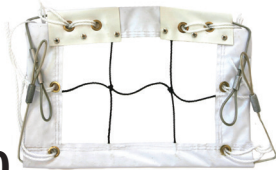

TVB215-NF

Volleyball

TVB215-NF: **\$48.95**

- PU synthetic leather.
- Nylon wound carcass construction.
- 18-panel.
- NFHS STAMPING.
- Indoor use.

TVB225

"Soft Touch" Volleyball

TVB225: **\$32.95**

- Deluxe "Soft touch" material.
- PVC synthetic leather cover.
- Butyl bladder.
- 18-panel.
- Outdoor and sand volleyball use.

TVA100

Velcro Volleyball Antenna

TVA100: **\$129.95**

- Volleyball antenna and sideline marker.
- 18 oz. vinyl antenna fastens easily to any standard net.
- Full length pocket to insert antenna.
- Solid fiberglass rod.

TVA200

Clip-On Volleyball Antenna

TVA200: **\$149.95**

- Official ultra clip-on volleyball antenna set.
- Made of durable fiberglass.
- Features clips that attach to top and bottom of net.
- Fits both 36" and 1m nets.

TVN180

Super Weight Volleyball Net

TVN180: \$199.95

- Polyethylene 60-ply (3.0mm) knotless net.
- 2" Top binding. 1½" bottom binding.
- Top cable: 48', 3.5 mm vinyl coated steel.
- Bottom cable: 44', 3.5 mm vinyl coated steel.
- 5/8" Diameter hollow plastic dowels on each side.