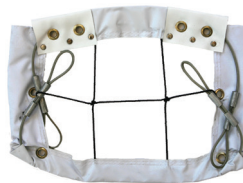

TVA100

Velcro Volleyball Antenna

TVA100: **\$129.95**

- Volleyball antenna and sideline marker.
- 18 oz. vinyl antenna fastens easily to any standard net.
- Full length pocket to insert antenna.
- Solid fiberglass rod.

TVA200

Clip-On Volleyball Antenna

TVA200: **\$149.95**

- Official ultra clip-on volleyball antenna set.
- Made of durable fiberglass.
- Features clips that attach to top and bottom of net.
- Fits both 36" and 1m nets.

TVN180

Super Weight Volleyball Net

TVN180: \$199.95

- Polyethylene 60-ply (3.0mm) knotless net.
- 2" Top binding. 1½" bottom binding.
- Top cable: 48', 3.5 mm vinyl coated steel.
- Bottom cable: 44', 3.5 mm vinyl coated steel.
- 5/8" Diameter hollow plastic dowels on each side.

Dimensions: 32' x 3' x 4" mesh.

TVN190

Power Volleyball Net

TVN190: \$189.95

- Polyethylene 45-ply (2.5mm) knotless net.
- 2" Top binding. 1½" bottom binding.
- Top cable: 48', 3.5 mm vinyl coated steel.
- Bottom cable: 44', 3.5 mm vinyl coated steel.
- 5/8" Diameter hollow plastic dowels on each side.